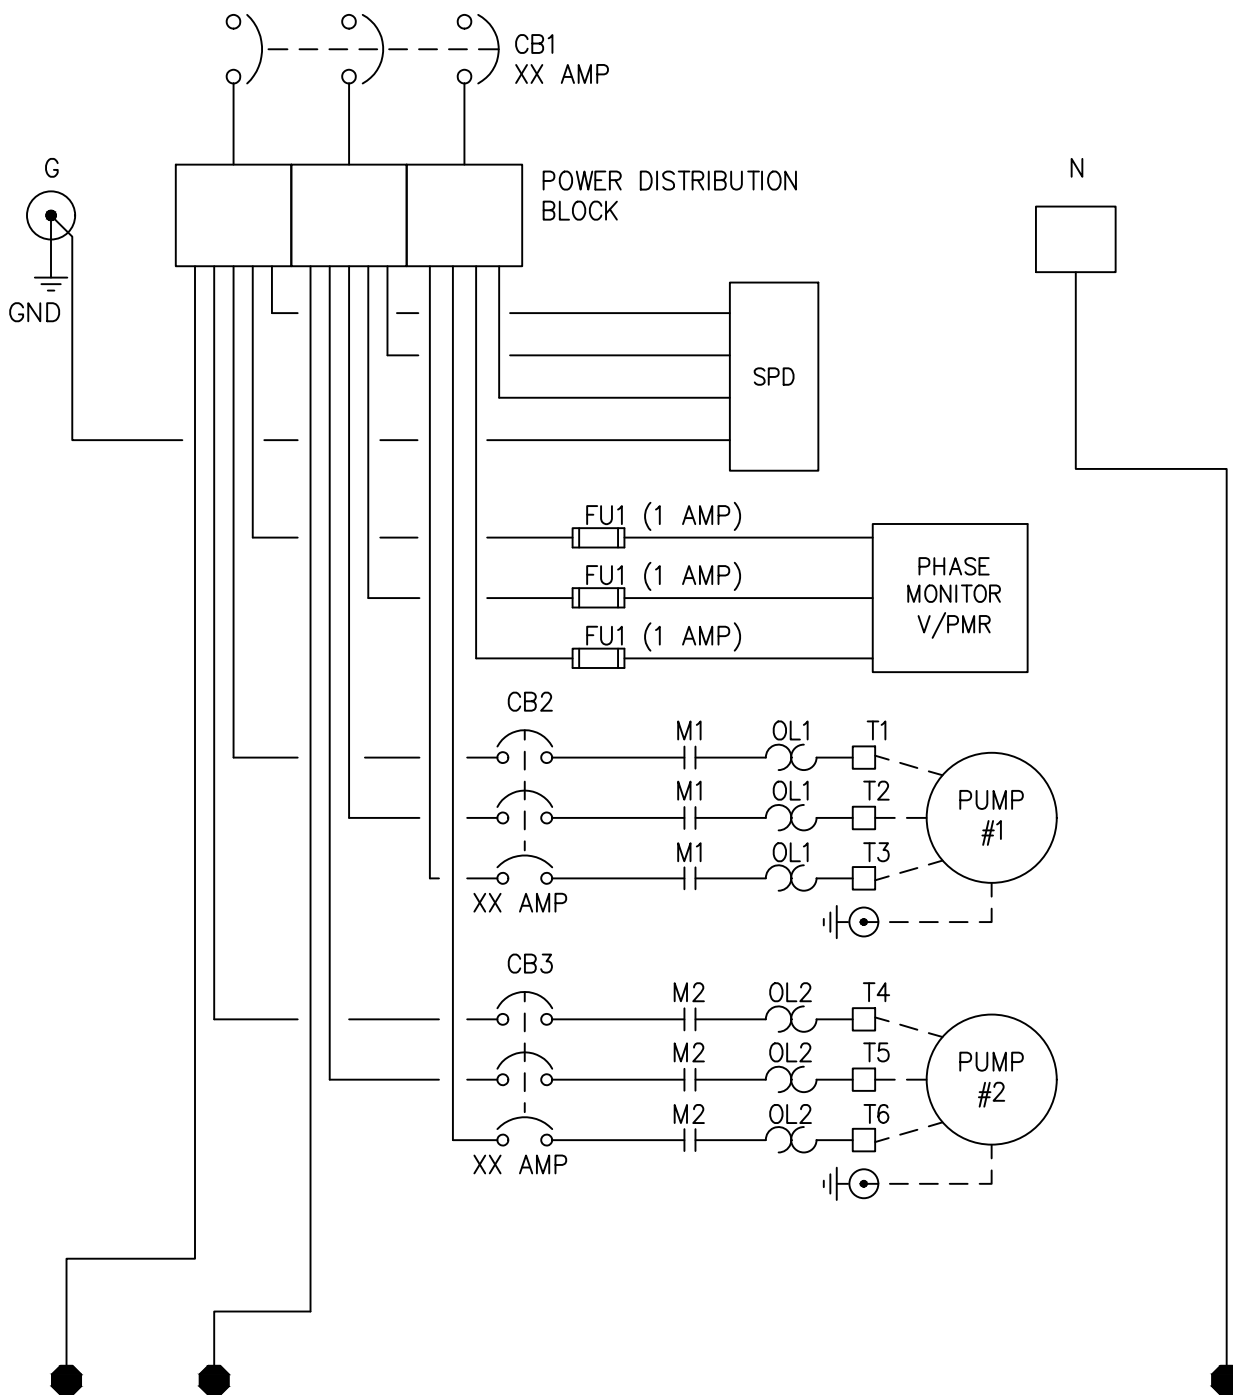

120/208V, 3PH, 4W
60 HERTZ

NOTE:
THIS DETAIL DEPICTS TYPICAL ACROSS THE LINE MOTOR STARTERS. SEE PUMP CONTROL PANEL SPECIFICATIONS WHERE RVAT OR SOLID STATE SOFT STARTERS MAY BE REQUIRED.

SEE CONTINUATION OF SCHEMATIC ON DETAIL PCP-3

DETAIL: PUMP CONTROL PANEL SCHEMATIC 120/208V 3 PH SERVICE	
SCALE: NOT TO SCALE	CFPUA DETAIL DATE: 01/01/19
CFPUA REV. No: 1	

CAPE FEAR PUBLIC UTILITY AUTHORITY
 235 GOVERNMENT CENTER DRIVE
 WILMINGTON, NC 28403
 OFFICE: (910)332-6560